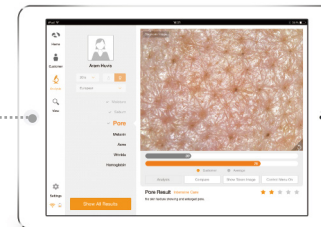

Multi OS Support
Android / iOS / Windows / Mac OS

VGA / 2Mega Still Image Capture

Long & Nice Body Line
Easy to Grip

Product

Lens

- Moisture
- Sebum
- Pore
- Melanin
- Acne
- Wrinkle
- Sensitivity

- Hair Loss Status
- Scalp Status
- Hair Density
- Keratin of Scalp
- Scalp Sensitivity
- Hair Thickness
- Hair Pore Status

- Hair Loss Status
- Hair Thickness
- Hair Pore Status
- Cuticle Status

- Skin Tone
- Hair Tone

Video MJPEG Streaming Solution

Wi-Fi

Video MJPEG Streaming
VGA (640x480) / 30 FPS Max
2M (1600x1200) / 15 FPS Max

Native App Enabled

Start / Analysis / Result

Bluetooth 4.0 (BLE)
START | MODE CHANGE
COLOR TONE CAPTURE
ANALYSIS | RESULT

Automatic Remote Control Analysis

Start / Analysis / Result

Wi-Fi

START | MODE CHANGE
IMAGE CAPTURE | ANALYSIS | RESULT