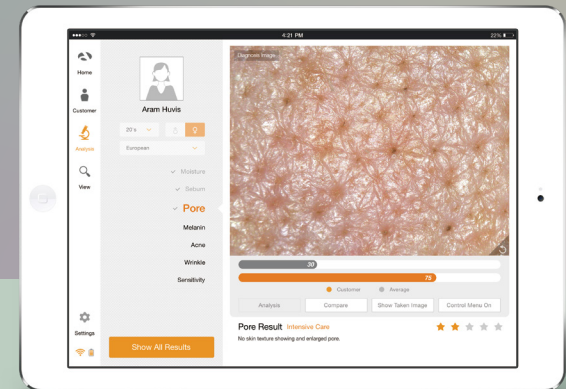

High performance of skin & hair analyzer

Specialized integrated lens

Aramo Portable scanner Integration
Mobile Innovation Analysis System

Features

Wi-Fi Video Streaming Solution
Automatic Remote Control Analysis

Multi OS Support
Android / iOS / Windows / Mac OS

VGA / 2Mega Still Image Capture

Long & Nice Body Line
Easy to Grip

Product

Lens

- Moisture
- Sebum
- Pore
- Melanin
- Acne
- Wrinkle
- Sensitivity

- Hair Loss Status
- Scalp Status
- Hair Density
- Keratin of Scalp
- Scalp Sensitivity
- Hair Thickness
- Hair Pore Status

- Hair Loss Status
- Hair Thickness
- Hair Pore Status
- Cuticle Status

- Skin Tone
- Hair Tone

Video MJPEG Streaming Solution

Wi-Fi

Video MJPEG Streaming
VGA (640x480) / 30 FPS Max
2M (1600x1200) / 15 FPS Max

Product Size

ITEM	API 100	API 202	API 203
Wi-Fi Type	Wireless LAN IEEE 802.11 b/g/n		
OS Support	Android, iOS, Windows, Mac OS		
Image Sensor	1/4 inch Color CMOS UXGA (2 Mega Pixel)		
Sensor Pixel	Effective pixel : 1,624 X 1,212 Pixel		
Image Capture Size	Wi-Fi Video Streaming VGA (640 X 480) 2 M (1,600 X1,200)		
Image Frame Rate	VGA (640X480) - 30Frame Max 2M (1,600 X1,200) - 15Frame Max		
LED	Dip LED X8 & UV-Chip LED X8	Dip LED X8	Dip LED X8