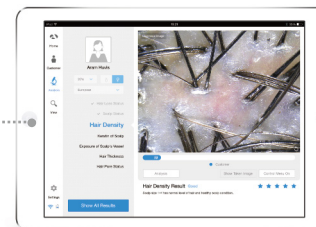

Native App Enabled

Start / Analysis / Result

Bluetooth 4.0 (BLE)
START | MODE CHANGE
COLOR TONE CAPTURE
ANALYSIS | RESULT

Automatic Remote Control Analysis

Start / Analysis / Result

Wi-Fi

START | MODE CHANGE
IMAGE CAPTURE | ANALYSIS | RESULT