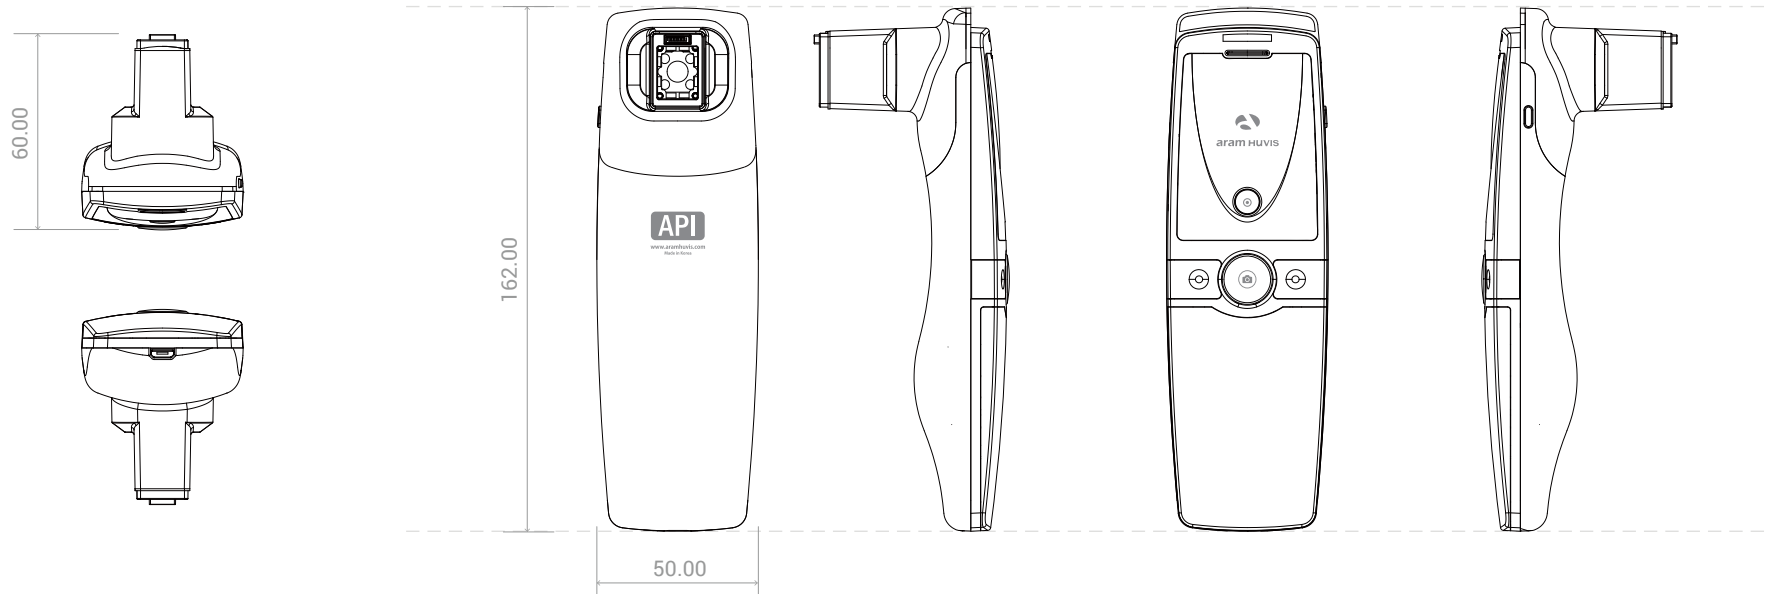

Native App Enabled

Start / Analysis / Result

Bluetooth 4.0 (BLE)
START | MODE CHANGE
COLOR TONE CAPTURE
ANALYSIS | RESULT

Automatic Remote Control Analysis

Start / Analysis / Result

Wi-Fi

START | MODE CHANGE
IMAGE CAPTURE | ANALYSIS | RESULT

Product Size

ITEM	API 100	API 202	API 203
Wi-Fi Type	Wireless LAN IEEE 802.11 b/g/n		
OS Support	Android, iOS, Windows, Mac OS		
Image Sensor	1/4 inch Color CMOS UXGA (2 Mega Pixel)		
Sensor Pixel	Effective pixel : 1,624 X 1,212 Pixel		
Image Capture Size	Wi-Fi Video Streaming VGA (640 X 480) 2 M (1,600 X1,200)		
Image Frame Rate	VGA (640X480) - 30Frame Max 2M (1,600 X1,200) - 15Frame Max		
LED	Dip LED X8 & UV-Chip LED X8	Dip LED X8	Dip LED X8

ITEM	API 100	API 202	API 203
Camera Button Function	Start, Mode Change, Image Capture, Analysis, Result		
Focusing	Fixed Type		
Battery	Type: Li-ION / Typical Capacity: 1,150mAh Normal Voltage: 3.7V		
DC IN Adaptor	5V DC / 2A		
Out Dimension	50(W)X162(H)X60(D)mm (API-100 / Camera Only)		
Weight	About 120g (API-100 / Camera Only / with Battery)		
Cradle	Stand		