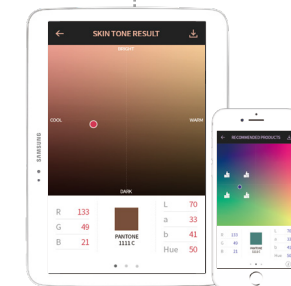

Multi OS Support
Android / iOS / Windows / Mac OS

VGA / 2Mega Still Image Capture

Long & Nice Body Line
Easy to Grip

Product

Lens

- Moisture
- Sebum
- Pore
- Melanin
- Acne
- Wrinkle
- Sensitivity

- Hair Loss Status
- Scalp Status
- Hair Density
- Keratin of Scalp
- Scalp Sensitivity
- Hair Thickness
- Hair Pore Status

- Hair Loss Status
- Hair Thickness
- Hair Pore Status
- Cuticle Status

- Skin Tone
- Hair Tone

Video MJPEG Streaming Solution

Wi-Fi

Video MJPEG Streaming
VGA (640x480) / 30 FPS Max
2M (1600x1200) / 15 FPS Max

Native App Enabled

Start / Analysis / Result

Bluetooth 4.0 (BLE)
START | MODE CHANGE
COLOR TONE CAPTURE
ANALYSIS | RESULT

Automatic Remote Control Analysis

Start / Analysis / Result

Wi-Fi

START | MODE CHANGE
IMAGE CAPTURE | ANALYSIS | RESULT

Product Size

ITEM	API 100	API 202	API 203
Wi-Fi Type	Wireless LAN IEEE 802.11 b/g/n		
OS Support	Android, iOS, Windows, Mac OS		
Image Sensor	1/4 inch Color CMOS UXGA (2 Mega Pixel)		
Sensor Pixel	Effective pixel : 1,624 X 1,212 Pixel		
Image Capture Size	Wi-Fi Video Streaming VGA (640 X 480) 2 M (1,600 X1,200)		
Image Frame Rate	VGA (640X480) - 30Frame Max 2M (1,600 X1,200) - 15Frame Max		
LED	Dip LED X8 & UV-Chip LED X8	Dip LED X8	Dip LED X8