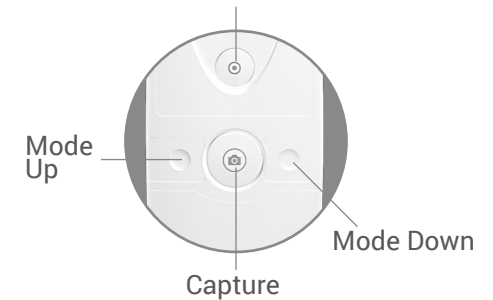

Native App Enabled

Start / Analysis / Result