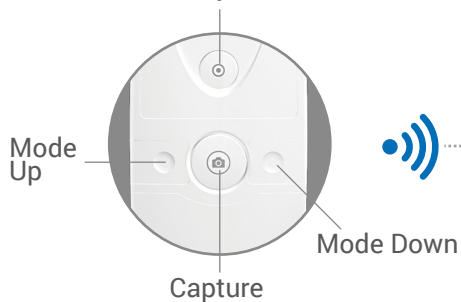

Native App Enabled

Start / Analysis / Result

Bluetooth 4.0 (BLE)
START | MODE CHANGE
COLOR TONE CAPTURE
ANALYSIS | RESULT

Automatic Remote Control Analysis

Start / Analysis / Result

Wi-Fi

START | MODE CHANGE
IMAGE CAPTURE | ANALYSIS | RESULT

Product Size

ITEM	API 100	API 202	API 203
Wi-Fi Type	Wireless LAN IEEE 802.11 b/g/n		
OS Support	Android, iOS, Windows, Mac OS		
Image Sensor	1/4 inch Color CMOS UXGA (2 Mega Pixel)		
Sensor Pixel	Effective pixel : 1,624 X 1,212 Pixel		
Image Capture Size	Wi-Fi Video Streaming VGA (640 X 480) 2 M (1,600 X1,200)		
Image Frame Rate	VGA (640X480) - 30Frame Max 2M (1,600 X1,200) - 15Frame Max		
LED	Dip LED X8 & UV-Chip LED X8	Dip LED X8	Dip LED X8